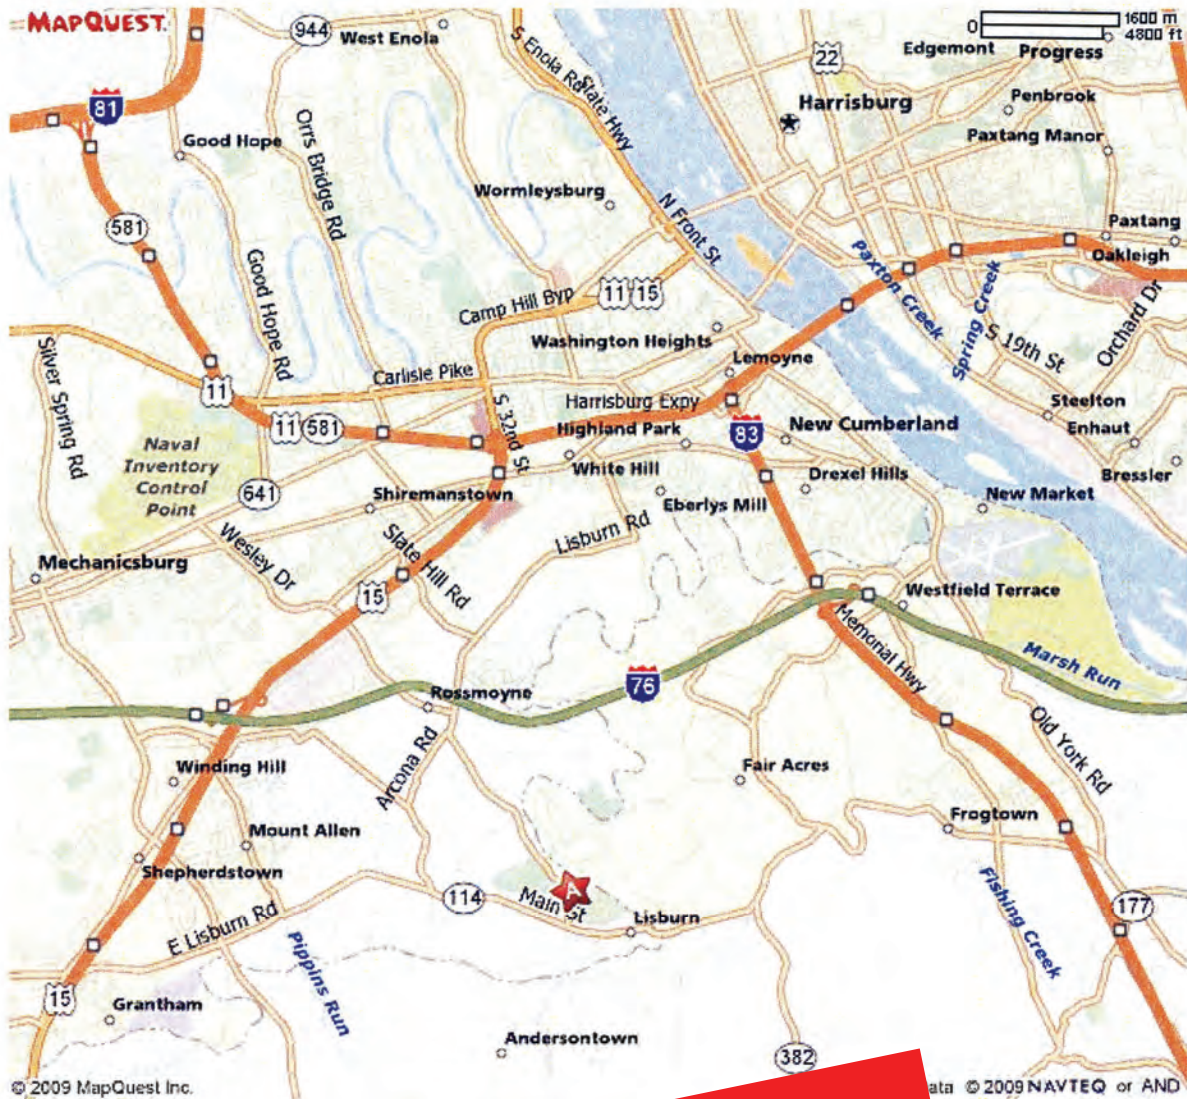

Lower Allen Township Park

4070 Lisburn Road—Mechanicsburg, PA 17055

Directions:

From the North:

581 to the SR 15 South Exit. Take the Rossmoyne Exit. At the light, turn left onto Rossmoyne Road.

From the South:

15 North to the Rossmoyne Exit. At the light, turn right onto Rossmoyne Road

From Rossmoyne Road:

Travel 1.25 miles. At T intersection with Lisburn Road, turn right. Park is on the left in 2.25 miles.